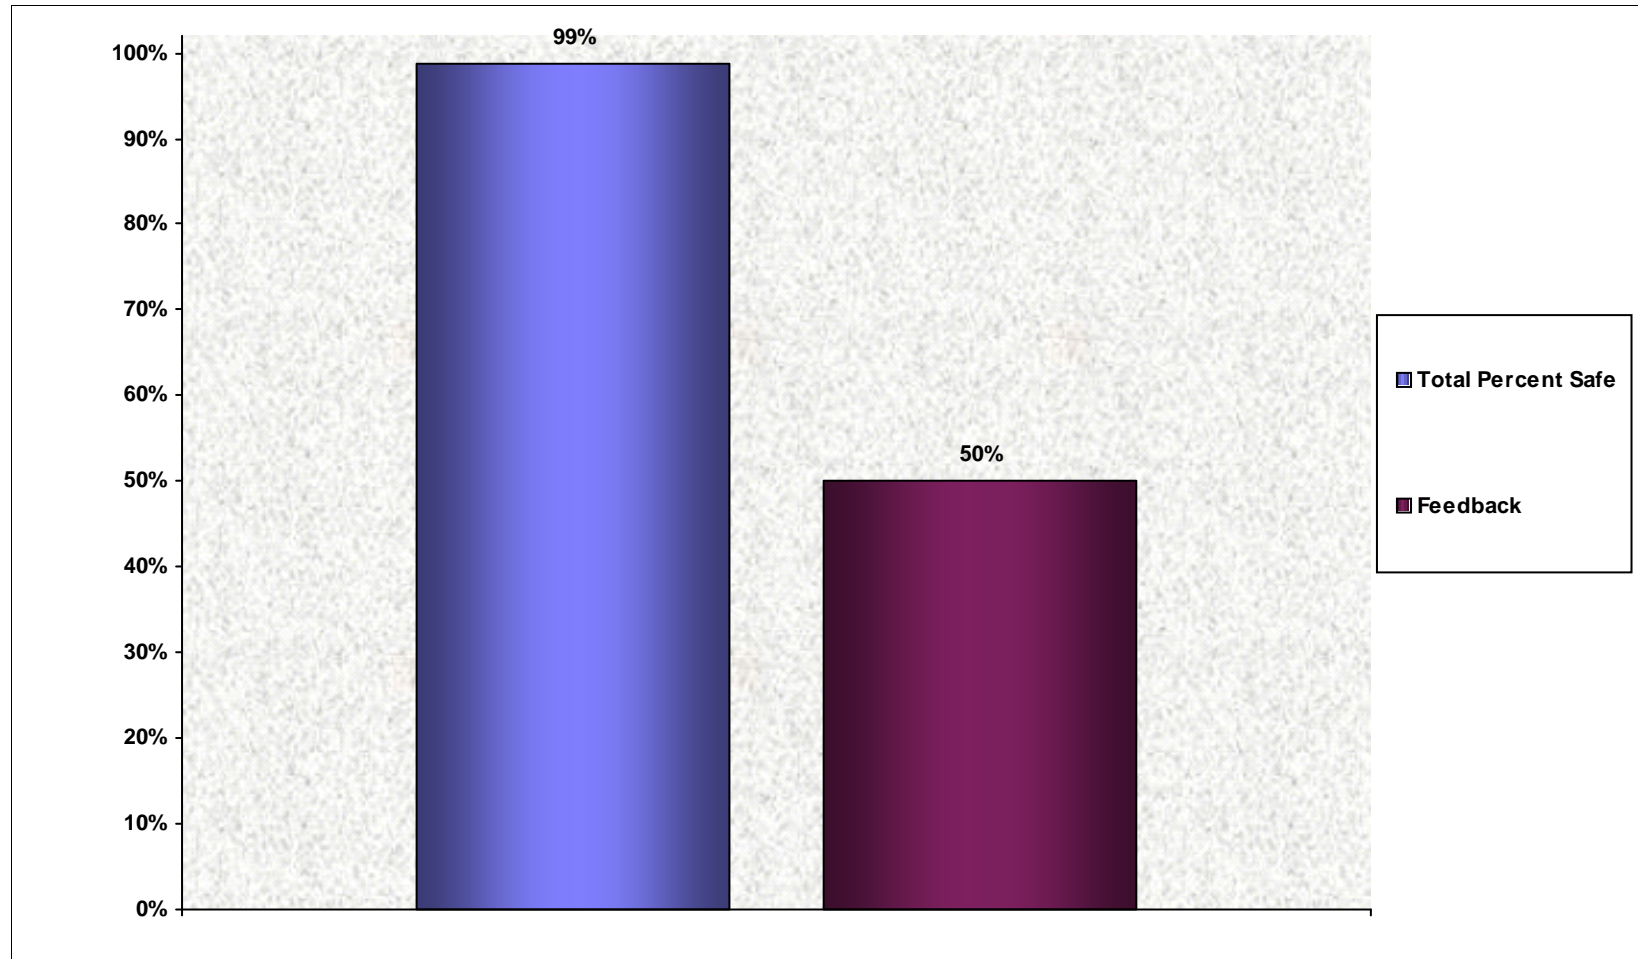

Overall Percent Safe

Total Cards: 22
Total Behaviors Observed: 391
Percentage of Safe Cards: 86%
23-Jan-12

Copyright 1998 Moreno & Associates, Inc.

Location: Offshore/New Iberia/Pisces Energy
Personnel Observed: DII, Pneu Elect, Contractor
For the Dates 1/1/2011 Through 12/31/2011